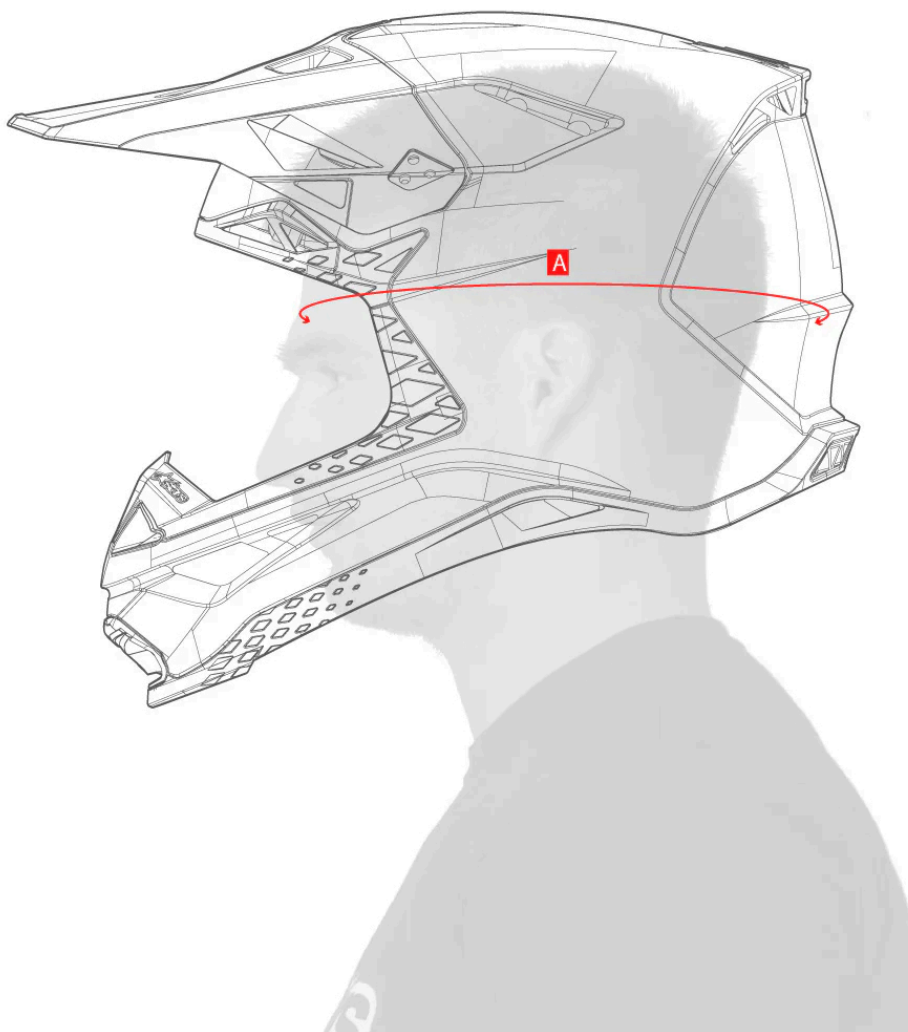

## MEN'S & WOMEN'S OFF-ROAD HELMET - INTL

SIZE GUIDE

### HOW TO MEASURE

- A** Head Circumference:  
Using a measuring tape, measure the head circumference at the head's widest point, just above the eyebrows and the ears.

PRODUCT SIZE	HEAD MEASUREMENT
	<b>A</b>
INTL SIZE	HEAD CIRCUMFERENCE (CM)
XS	53 - 54
S	55 - 56
M	57 - 58
L	59 - 60
XL	61 - 62
XXL	63 - 64
INTL SIZE	HEAD CIRCUMFERENCE (INCHES)
XS	20.8 - 21.2
S	21.6 - 22
M	22.4 - 22.8
L	23.2 - 23.6
XL	24 - 24.4
XXL	24.8 - 25.2