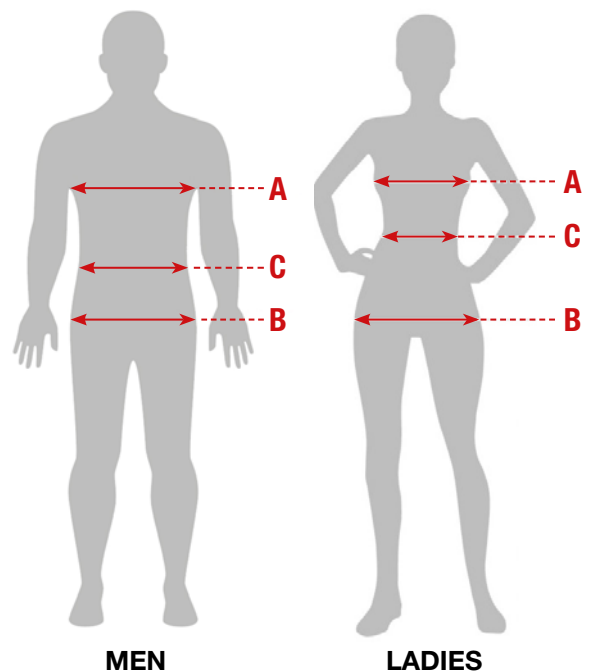

LADIES

ONE PIECE SUIT & JACKETS					
SIZE TO BUY			MEASURED SIZE		
RST SIZE			CHEST	WAIST	HIP
INTERNATIONAL	UK	EU	CM	CM	CM
XS	8	36	89-92	70-74	95-99
S	10	38	93-96	75-79	100-104
M	12	40	97-101	80-84	105-109
L	14	42	102-106	85-90	110-115
XL	16	44	107-112	91-96	116-121
2XL	18	46	113-118	97-102	122-127
3XL	20	48	119-124	103-108	128-133
4XL	22	50	125-130	109-114	134-139

JEANS					
SIZE TO BUY			MEASURED SIZE		
RST SIZE			WAIST	SHORT LEG LENGTH	REGULAR LEG LENGTH
INTERNATIONAL	UK	EU	CM		
XS	8	36	70-74	LESS THAN 30" / 76cm	GREATER THAN 30" / 76cm
S	10	38	75-79		
M	12	40	80-84		
L	14	42	85-90		
XL	16	44	91-96		
2XL	18	46	97-102		
3XL	20	48	103-108		
4XL	22	50	109-114		

FOOTWEAR

COUNTRY	SIZES												
UK	3	4	5	5,5	6	7	8	9	10	10,5	11	12	13
USA	4	5	6	6,5	7	8	9	10	11	11,5	12	13	14
EU	36	37	38	39	40	41	42	43	44	45	46	47	48

GLOVES

SIZES	7-XS	8-S	9-M	10-L	11-XL	12-XXL
LENGTH (cm)	20,2	21,6	22,4	23,2	24	24,8
WIDTH (cm)	8,5	9	9,5	10	10,5	11
WRIST CIRCUMFERENCE (cm)	8,5	9,5	10,5	11,5	12,5	13,5

HOW TO MEASURE ?

- A. CHEST Measure around the fullest part, under the armpits, keep tape horizontal.
- B. WAIST Measure around your waist, where you usually place your belt when wearing everyday trousers.
- C. HIP Measure around your the fullest and widest part of your hip/rear, keep tape horizontal.

If you are unsure about your measurement, our sizing reflect the size from everyday clothing brands. If you currently wear a size 36 jean, please order an RST size 36. For additional sizing information, please email RST moto or visit your local RST dealer.